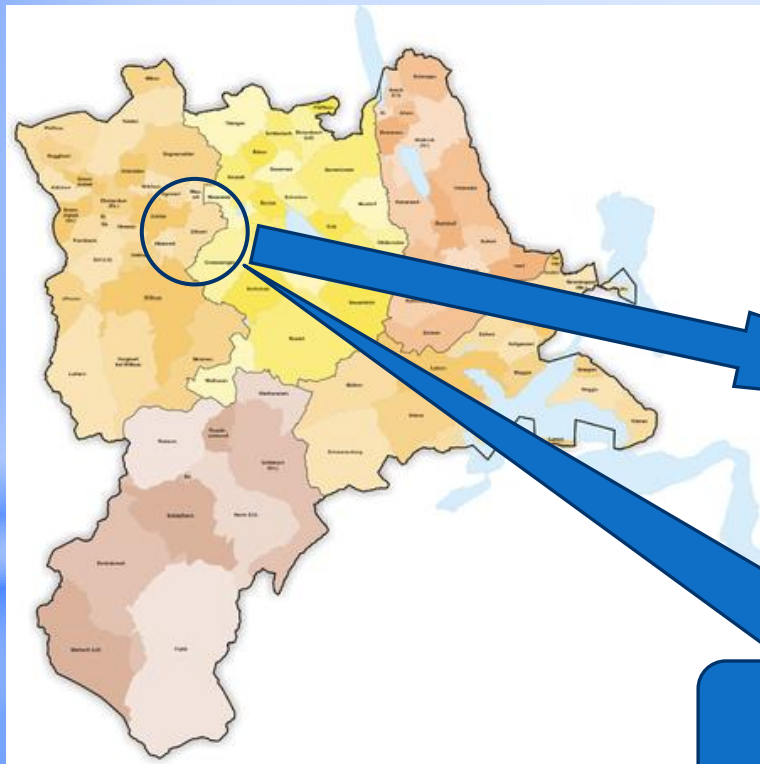

**LK** **SW**

The image displays the letters 'LKSW' in a stylized font. 'L' and 'K' are solid blue, 'S' is a white outline, and 'W' is a white outline. The 'W' is positioned in front of a target graphic with a black bullseye and concentric blue circles. The background is a blue gradient with a light blue oval glow behind the letters.

**Herzlich Willkommen!**

**DV 2024**

Ettiswil

zum Tagungsort ...

DV 2024

zum Tagungsort ...

DV 2024

**ZIELORIENTIERT?**

### St-Triphon à

- Port-Valais : 16 km
- St-Maurice : 8 km
- Châble-Croix : 8 km