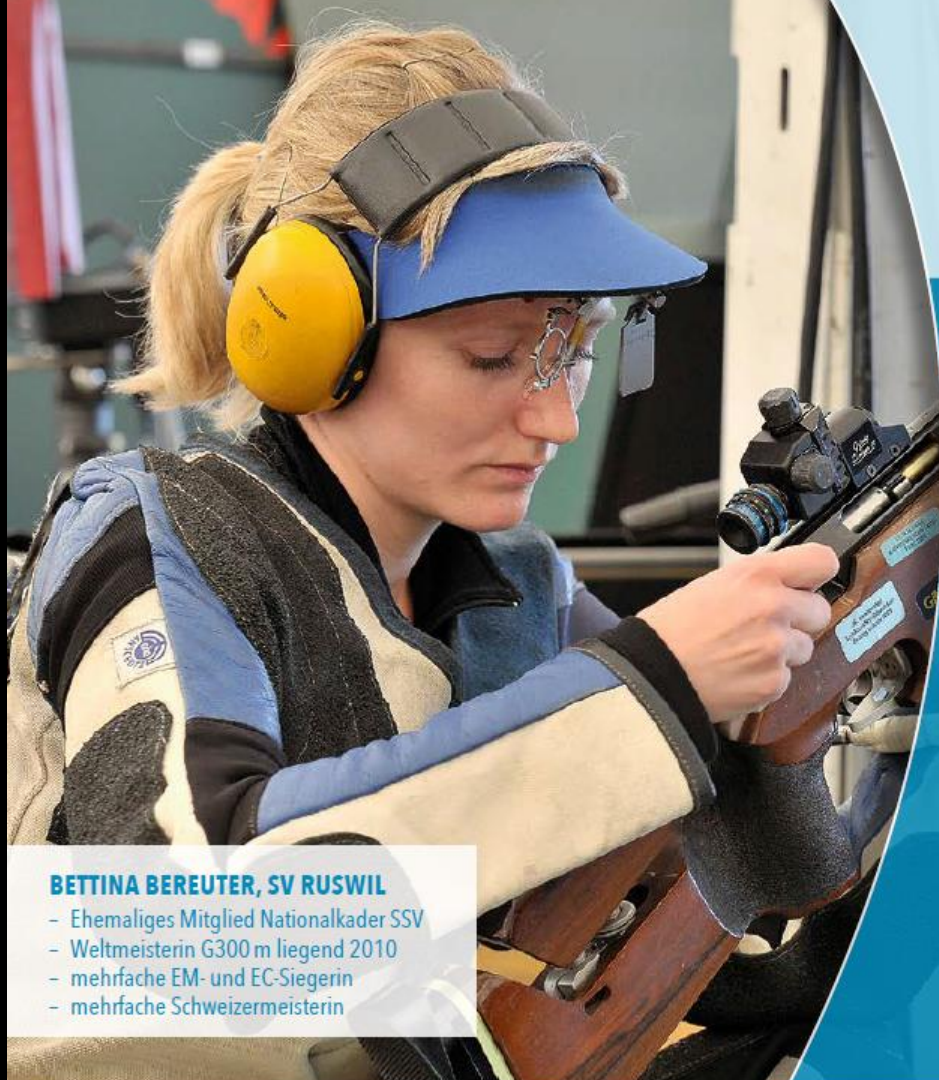

ZIELORIENTIERT?

INTERESSE AN NEUEM?

SCHIESS-SPORT ENTDECKEN?

HAST DU AUSDAUER UND NERVEN?

LEISTUNGSSPORTLICHE AMBITIONEN?

KONZENTRATIONSFÄHIGKEIT VERBESSERN?

BENÖTIGST DU VORKENNTNISSE FÜR DIE RS?

Schiess-Sport kennt keine Altersgrenzen

somit stehen Dir sehr viele Wege offen
und einem sportlichen Erfolg steht nichts im Weg!

Schiess-Sport kennt verschiedene Disziplinen:

Pistole oder Gewehr (liegend – kniend – stehend)

Kursbeginn:

Outdoor: Frühling Indoor (10m): Herbst

Kontakt:

www.lksv.ch/abteilungen/ausbildung
theo.janssen@lksv.ch (LKSV Chef Ausbildung)
jeder örtliche Verein

BETTINA BEREUTER, SV RUSWIL

- Ehemaliges Mitglied Nationalkader SSV
- Weltmeisterin G300 m liegend 2010
- mehrfache EM- und EC-Siegerin
- mehrfache Schweizermeisterin